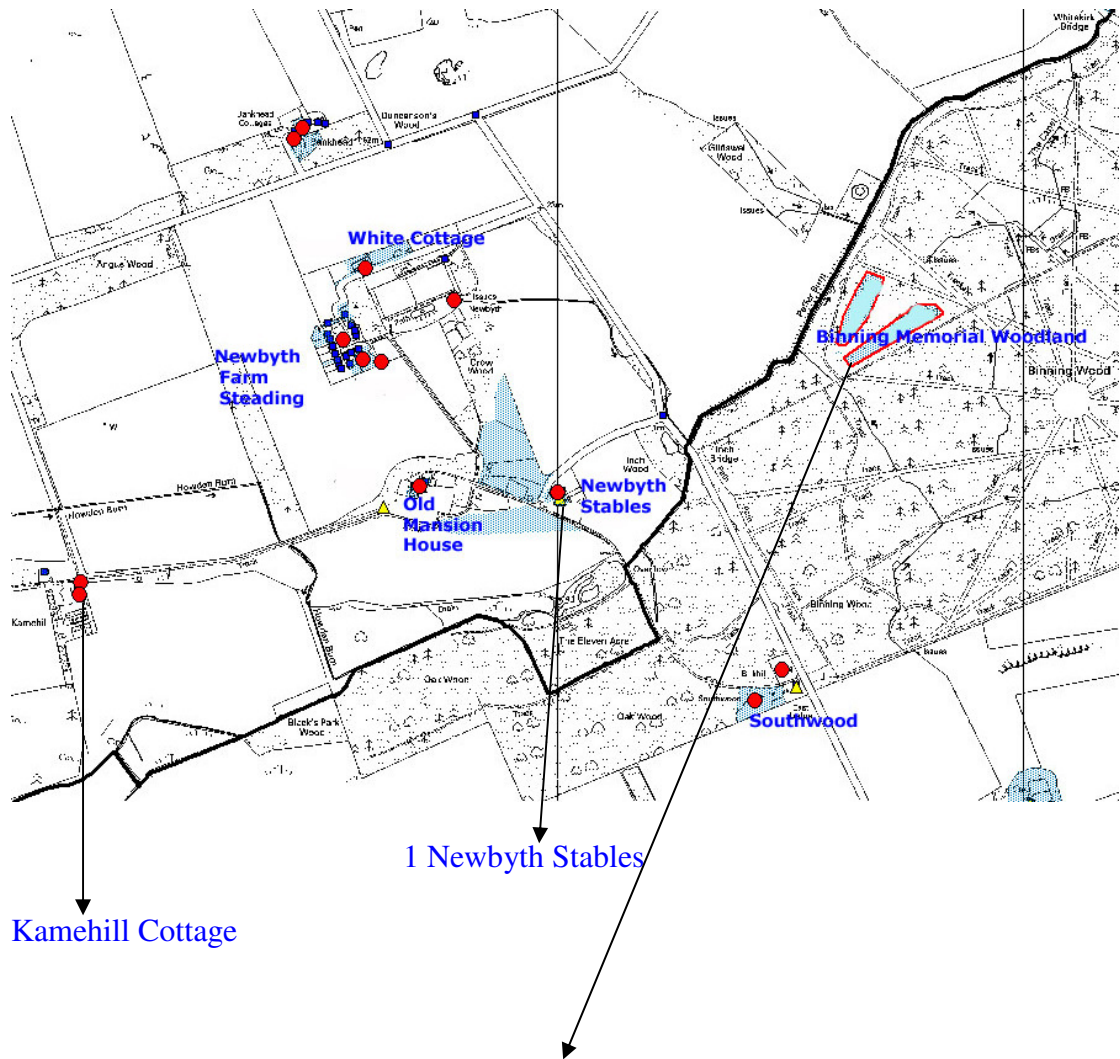

**LOCATION MAP – BINNING MEMORIAL WOOD LTD,
TYNINGHAME, EAST LoTHIAN EH40 3DU**

**Binning Memorial Wood Entrance Car Park.
(E) 359286 (N) 680115 Or NT 59286 80115.
Burial Site Entrance.
(E) 359623 (N) 680282 Or NT 59623 80282.**

GREEN BURIAL GROUND TO BE KNOWN AS

**Binning Memorial Wood Ltd
Binning Wood
Tynninghame
East Lothian EH40 3DU.**